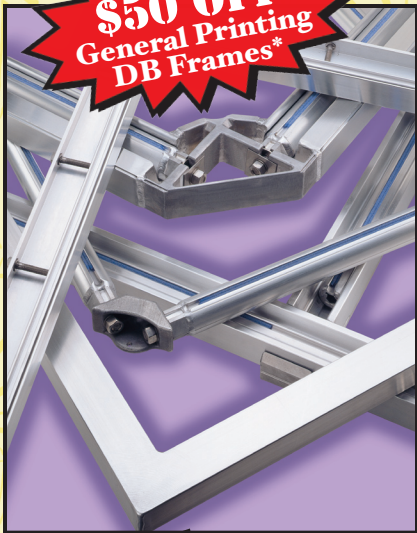

## Draw-Bar Frames

10% Off Ends July 31st, 2018

- ◇ *All Custom Frames 10% Off*
- ◇ *Hardware Sets from \$1.75*
- ◇ *Replacement Bars Discounted*
- ◇ *Deals on All Our Frames and Carts*

**\$50 OFF**  
General Printing  
DB Frames\*