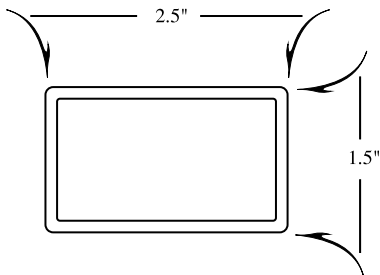

418 South Motor Ave.
Azusa, CA 91702

GT150 LITE / TU-150 LITE

Max Size: 36"
Width: 1 1/2"
Height: 1 1/2"
Wall Thickness: .080
Weight per Ft: .54 Lbs

PLEASE CALL FOR PRICING

GT150 / TU-150

Max Size: 50"
Width: 1 1/2"
Height: 1 1/2"
Wall Thickness: .140 / .080
Weight per Ft: .745 Lbs

PLEASE CALL FOR PRICING

Eino / Diamond Chase
(800) 923-FRAME
(626) 969-1821 ph
(626) 969-1599 fax

418 South Motor Ave.
Azusa, CA 91702

Stretch & Glue

Price List

January 2023

GT200 / TU-200

Max Size: 60"
Width: 2"
Height: 1 1/2"
Wall Thickness: .125
Weight per Ft: .972 Lbs

PLEASE CALL FOR PRICING

GT250 / TU-250

Max Size: 72"
Width: 2 1/2"
Height: 1 1/2"
Wall Thickness: .125
Weight per Ft: 1.2 Lbs

PLEASE CALL FOR PRICING

Threaded Inserts & Registration Bushings

Eino / Diamond Chase
(800) 923-FRAME
(626) 969-1821 ph
(626) 969-1599 fax

418 South Motor Ave.
Azusa, CA 91702

GT300 / TU-300

Max Size: 105"
Width: 3"
Height: 1 1/2"
Wall Thickness: .125
Weight per Ft: 1.27 Lbs

PLEASE CALL FOR PRICING

GT400 / TU-400

Max Size: 144"
Width: 4"
Height: 1 3/4"
Wall Thickness: .125
Weight per Ft: 1.6 Lbs