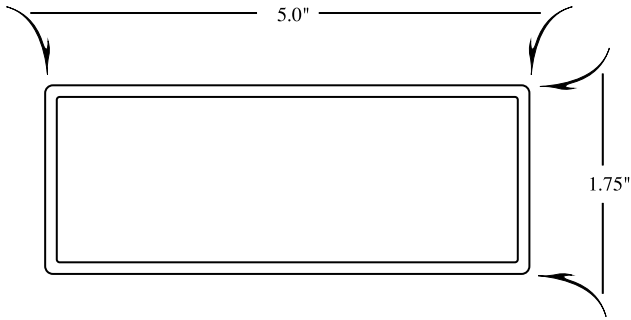

418 South Motor Ave.
Azusa, CA 91702

GT300 / TU-300

Max Size: 105"
Width: 3"
Height: 1 1/2"
Wall Thickness: .125
Weight per Ft: 1.27 Lbs

PLEASE CALL FOR PRICING

GT400 / TU-400

Max Size: 144"
Width: 4"
Height: 1 3/4"
Wall Thickness: .125
Weight per Ft: 1.6 Lbs

Corner Gussets

Eino / Diamond Chase
(800) 923-FRAME
(626) 969-1821 ph
(626) 969-1599 fax

418 South Motor Ave.
Azusa, CA 91702

PLEASE CALL FOR PRICING

Stretch & Glue Price List

January 2023

GT500 / TU-500

Max Size: 206"
Width: 5"
Height: 1 3/4"
Wall Thickness: .125
Weight per Ft: 1.9 Lbs

DOUBLE HOLLOW STRETCH & GLUE

PRICE LIST

January 2023

DT-150

Max Size: 50"
Width: 1 1/2"
Height: 1 1/2"
Wall Thickness: .125
Weight per Ft: 1.0 Lbs

PLEASE CALL FOR PRICING

DT-200

Max Size: 60"
Width: 2"
Height: 2"
Wall Thickness: .125
Weight per Ft: 1.35 Lbs