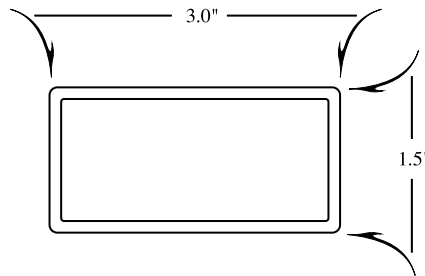

PLEASE CALL FOR PRICING

Eino / Diamond Chase
(800) 923-FRAME
(626) 969-1821 ph
(626) 969-1599 fax

418 South Motor Ave.
Azusa, CA 91702

Stretch & Glue

Price List

January 2023

GT200 / TU-200

Max Size: 60"
Width: 2"
Height: 1 1/2"
Wall Thickness: .125
Weight per Ft: .972 Lbs

PLEASE CALL FOR PRICING

GT250 / TU-250

Max Size: 72"
Width: 2 1/2"
Height: 1 1/2"
Wall Thickness: .125
Weight per Ft: 1.2 Lbs

PLEASE CALL FOR PRICING

Threaded Inserts & Registration Bushings

Eino / Diamond Chase
(800) 923-FRAME
(626) 969-1821 ph
(626) 969-1599 fax

418 South Motor Ave.
Azusa, CA 91702

GT300 / TU-300

Max Size: 105"
Width: 3"
Height: 1 1/2"
Wall Thickness: .125
Weight per Ft: 1.27 Lbs

PLEASE CALL FOR PRICING

GT400 / TU-400

Max Size: 144"
Width: 4"
Height: 1 3/4"
Wall Thickness: .125
Weight per Ft: 1.6 Lbs

Corner Gussets

Eino / Diamond Chase
(800) 923-FRAME
(626) 969-1821 ph
(626) 969-1599 fax

418 South Motor Ave.
Azusa, CA 91702

PLEASE CALL FOR PRICING

Stretch & Glue Price List

January 2023

GT500 / TU-500

Max Size: 206"
Width: 5"
Height: 1 3/4"
Wall Thickness: .125
Weight per Ft: 1.9 Lbs