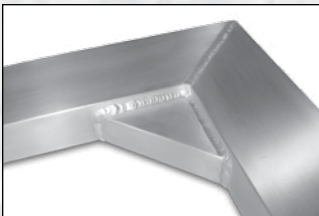

418 South Motor Ave.
Azusa, CA 91702

GT300 / TU-300

Max Size: 105"
Width: 3"
Height: 1 1/2"
Wall Thickness: .125
Weight per Ft: 1.27 Lbs

PLEASE CALL FOR PRICING

GT400 / TU-400

Max Size: 144"
Width: 4"
Height: 1 3/4"
Wall Thickness: .125
Weight per Ft: 1.6 Lbs

Corner Gussets

Eino / Diamond Chase
(800) 923-FRAME
(626) 969-1821 ph
(626) 969-1599 fax

418 South Motor Ave.
Azusa, CA 91702

PLEASE CALL FOR PRICING

Stretch & Glue Price List

January 2023

GT500 / TU-500

Max Size: 206"
Width: 5"
Height: 1 3/4"
Wall Thickness: .125
Weight per Ft: 1.9 Lbs