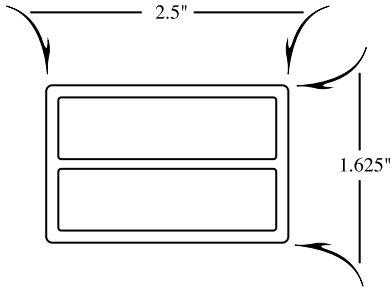

DOUBLE HOLLOW STRETCH & GLUE

PRICE LIST

January 2023

DT-150

Max Size: 50"
Width: 1 1/2"
Height: 1 1/2"
Wall Thickness: .125
Weight per Ft: 1.0 Lbs

PLEASE CALL FOR PRICING

DT-200

Max Size: 60"
Width: 2"
Height: 2"
Wall Thickness: .125
Weight per Ft: 1.35 Lbs

Corner Gussets

Eino / Diamond Chase
(800) 923-FRAME
(626) 969-1821 ph
(626) 969-1599 fax

418 South Motor Ave.
Azusa, CA 91702

PLEASE CALL FOR PRICING

Double Hollow Stretch & Glue

Price List
January 2023

DH-250 LP

Max Size: 84"

Width: 2 1/2"

Height: 1 5/8"

Wall Thickness: .125

Weight per Ft: 1.56 Lbs

PLEASE CALL FOR PRICING

DH-250

Max Size: 105"