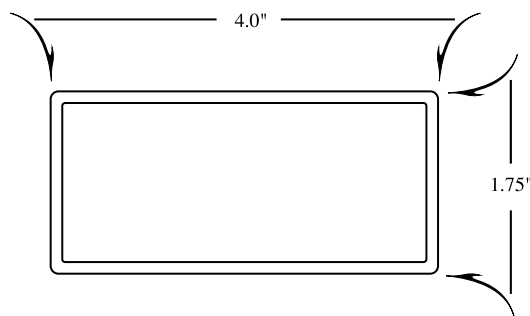

PLEASE CALL FOR PRICING

GT250 / TU-250

Max Size: 72"
Width: 2 1/2"
Height: 1 1/2"
Wall Thickness: .125
Weight per Ft: 1.2 Lbs

PLEASE CALL FOR PRICING

Threaded Inserts & Registration Bushings

Eino / Diamond Chase
(800) 923-FRAME
(626) 969-1821 ph
(626) 969-1599 fax

418 South Motor Ave.
Azusa, CA 91702

GT300 / TU-300

Max Size: 105"
Width: 3"
Height: 1 1/2"
Wall Thickness: .125
Weight per Ft: 1.27 Lbs

PLEASE CALL FOR PRICING

GT400 / TU-400

Max Size: 144"
Width: 4"
Height: 1 3/4"
Wall Thickness: .125
Weight per Ft: 1.6 Lbs

Corner Gussets

Eino / Diamond Chase
(800) 923-FRAME
(626) 969-1821 ph
(626) 969-1599 fax

418 South Motor Ave.
Azusa, CA 91702

PLEASE CALL FOR PRICING

Stretch & Glue Price List

January 2023

GT500 / TU-500

Max Size: 206"
Width: 5"
Height: 1 3/4"
Wall Thickness: .125
Weight per Ft: 1.9 Lbs