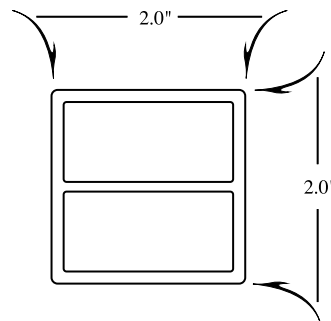

DOUBLE HOLLOW STRETCH & GLUE

PRICE LIST

January 2023

DT-150

Max Size: 50"
Width: 1 1/2"
Height: 1 1/2"
Wall Thickness: .125
Weight per Ft: 1.0 Lbs

PLEASE CALL FOR PRICING

DT-200

Max Size: 60"
Width: 2"
Height: 2"
Wall Thickness: .125
Weight per Ft: 1.35 Lbs

Max Size: 84"

Width: 2 1/2"

Height: 1 5/8"

Wall Thickness: .125

Weight per Ft: 1.56 Lbs

PLEASE CALL FOR PRICING

DH-250

Max Size: 105"