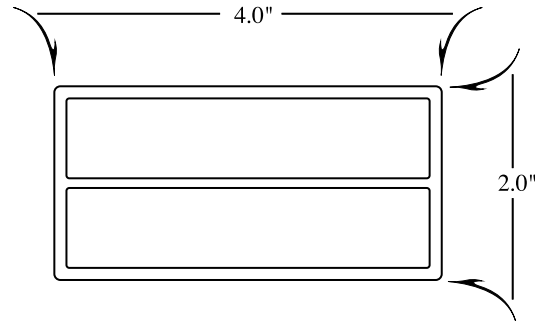

Max Size: 84"

Width: 2 1/2"

Height: 1 5/8"

Wall Thickness: .125

Weight per Ft: 1.56 Lbs

PLEASE CALL FOR PRICING

DH-250

Max Size: 105"

Width: 2 1/2"

Height: 2"

Wall Thickness: .125

Weight per Ft: 1.6 Lbs

PLEASE CALL FOR PRICING

**Threaded Inserts &
Registration Bushings**

Eino / Diamond Chase
(800) 923-FRAME
(626) 969-1821 ph
(626) 969-1599 fax

418 South Motor Ave.
Azusa, CA 91702

DOUBLE HOLLOW STRETCH & GLUE

PRICE LIST

January 2023

DH-400

Max Size: 172"

Width: 4"

Height: 2"

Wall Thickness: .125

Weight per Ft: 2.2 Lbs

PLEASE CALL FOR PRICING

Corner Gussets

Eino / Diamond Chase
(800) 923-FRAME
(626) 969-1821 ph
(626) 969-1599 fax

418 South Motor Ave.
Azusa, CA 91702

Prices Subject to Change Without Notice