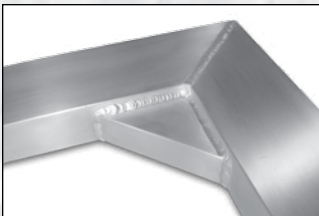

418 South Motor Ave.
Azusa, CA 91702

DOUBLE HOLLOW STRETCH & GLUE

PRICE LIST

January 2023

DH-400

Max Size: 172"

Width: 4"

Height: 2"

Wall Thickness: .125

Weight per Ft: 2.2 Lbs

PLEASE CALL FOR PRICING

Corner Gussets

Eino / Diamond Chase
(800) 923-FRAME
(626) 969-1821 ph
(626) 969-1599 fax

418 South Motor Ave.
Azusa, CA 91702

Prices Subject to Change Without Notice