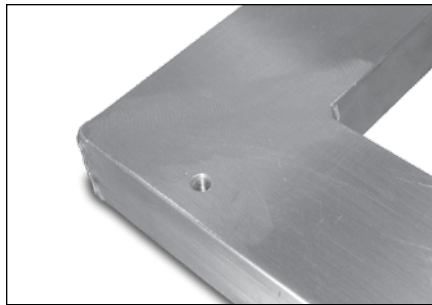

Stretch & Glue

Price List

January 2023

PRE-BOW

Two Sides \$ 50.00 per set

Recommend Pre-Bow

1 1/2" to 2 1/2" Profiles	.375" to .500" per side
2 1/2" to 3" Profiles	.500" to .750" per side
3" to 5" Profiles	.750" to 1.500" per side

THREADED INSERTS

Flush Mount, Watertight, Stainless Insert	\$ 25.00 each
1/4-20, 5/16-18 or 8mmx1.25	\$ 30.00 set-up

LOCATOR BUSHINGS

Aluminum Plug Drilled	\$ 25.00 each
Flush Mount, Watertight	\$ 30.00 set-up