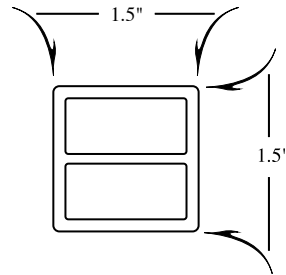

Corner Gussets

Eino / Diamond Chase
(800) 923-FRAME
(626) 969-1821 ph
(626) 969-1599 fax

418 South Motor Ave.
Azusa, CA 91702

PLEASE CALL FOR PRICING

Stretch & Glue Price List

January 2023

GT500 / TU-500

Max Size: 206"
Width: 5"
Height: 1 3/4"
Wall Thickness: .125
Weight per Ft: 1.9 Lbs

DOUBLE HOLLOW STRETCH & GLUE

PRICE LIST

January 2023

DT-150

Max Size: 50"
Width: 1 1/2"
Height: 1 1/2"
Wall Thickness: .125
Weight per Ft: 1.0 Lbs

PLEASE CALL FOR PRICING

DT-200

Max Size: 60"
Width: 2"
Height: 2"
Wall Thickness: .125
Weight per Ft: 1.35 Lbs