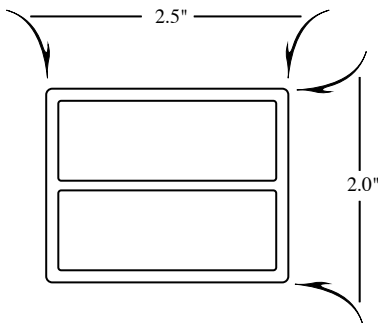

Max Size: 84"

Width: 2 1/2"

Height: 1 5/8"

Wall Thickness: .125

Weight per Ft: 1.56 Lbs

PLEASE CALL FOR PRICING

DH-250

Max Size: 105"

Width: 2 1/2"

Height: 2"

Wall Thickness: .125

Weight per Ft: 1.6 Lbs

PLEASE CALL FOR PRICING

**Threaded Inserts &
Registration Bushings**

Eino / Diamond Chase
(800) 923-FRAME
(626) 969-1821 ph
(626) 969-1599 fax

418 South Motor Ave.
Azusa, CA 91702

DOUBLE HOLLOW STRETCH & GLUE

PRICE LIST

January 2023

DH-400

Max Size: 172"

Width: 4"

Height: 2"