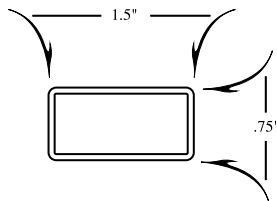

Stretch & Glue Frame Price List

January 2023

GT 75 / DIA-MINI .75

Max Size: 18"
Width: 3/4"
Height: 3/4"
Wall Thickness: .063
Weight per Ft: .2 Lbs

PLEASE CALL FOR PRICING

GT 150 LOW / DIA-MINI 1.5

Max Size: 24"
Width: 1 1/2"
Height: 3/4"
Wall Thickness: .063
Weight per Ft: .31 Lbs

PLEASE CALL FOR PRICING

Eino / Diamond Chase
(800) 923-FRAME
(626) 969-1821 ph
(626) 969-1599 fax

418 South Motor Ave.
Azusa, CA 91702

Stretch & Glue Price List

January 2023

GT 100 / TU-100

Max Size: 24"
Width: 1"
Height: 1"
Wall Thickness: .063
Weight per Ft: .28 Lbs

PLEASE CALL FOR PRICING

GT 125 / TU-125

Max Size: 24"
Width: 1 1/4"
Height: 1 1/4"
Wall Thickness: .050
Weight per Ft: .29 Lbs

PLEASE CALL FOR PRICING

Eino / Diamond Chase
(800) 923-FRAME
(626) 969-1821 ph
(626) 969-1599 fax

Max Size: 84"

Width: 2 1/2"

Height: 1 5/8"

Wall Thickness: .125

Weight per Ft: 1.56 Lbs

PLEASE CALL FOR PRICING

DH-250

Max Size: 105"