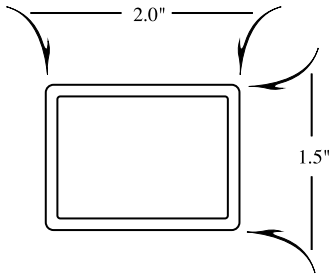

418 South Motor Ave.
Azusa, CA 91702

GT150 LITE / TU-150 LITE

Max Size: 36"
Width: 1 1/2"
Height: 1 1/2"
Wall Thickness: .080
Weight per Ft: .54 Lbs

PLEASE CALL FOR PRICING

GT150 / TU-150

Max Size: 50"
Width: 1 1/2"
Height: 1 1/2"
Wall Thickness: .140 / .080
Weight per Ft: .745 Lbs

PLEASE CALL FOR PRICING

Eino / Diamond Chase
(800) 923-FRAME
(626) 969-1821 ph
(626) 969-1599 fax

418 South Motor Ave.
Azusa, CA 91702

Stretch & Glue

Price List

January 2023

GT200 / TU-200

Max Size: 60"
Width: 2"
Height: 1 1/2"
Wall Thickness: .125
Weight per Ft: .972 Lbs

PLEASE CALL FOR PRICING

GT250 / TU-250

Max Size: 72"
Width: 2 1/2"
Height: 1 1/2"
Wall Thickness: .125
Weight per Ft: 1.2 Lbs

PLEASE CALL FOR PRICING

Threaded Inserts & Registration Bushings

Eino / Diamond Chase
(800) 923-FRAME
(626) 969-1821 ph
(626) 969-1599 fax

418 South Motor Ave.
Azusa, CA 91702

GT300 / TU-300

Max Size: 105"
Width: 3"
Height: 1 1/2"
Wall Thickness: .125
Weight per Ft: 1.27 Lbs

PLEASE CALL FOR PRICING

GT400 / TU-400

Max Size: 144"
Width: 4"
Height: 1 3/4"
Wall Thickness: .125
Weight per Ft: 1.6 Lbs